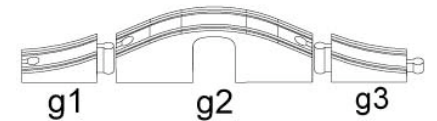

Track Layout Guide - 50320 "Toot around Town" Train Set

Squirrel Tracks Wooden Trains
<http://www.squirreltracks.com> • 919/260-8858

T-Switch Track
(1pc)

2.125" Straight Track
(1pc)

4.25" Straight Track
(3pcs)

Short Curved Track
(3pcs)

Curved Track
(9pcs)

6" Straight Track
(1pc)

3 in 1 Bridge (1pc)

Short Curved Switch Track
(1pc)

© 2003 Maxim Enterprise Inc. Middleboro Ma. 02346 Made In China.
 Toll Free# : 1-888-26MAXIM