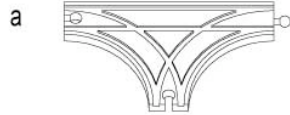

Track Layout Guide - 50320 "Toot around Town" Train Set

Squirrel Tracks Wooden Trains
<http://www.squirreltracks.com> • 919/260-8858

T-Switch Track
(1pc)

2.125" Straight Track
(1pc)

4.25" Straight Track
(3pcs)

Short Curved Track
(3pcs)

Curved Track
(9pcs)

6" Straight Track
(1pc)

3 in 1 Bridge (1pc)

Short Curved Switch Track
(1pc)

© 2003 Maxim Enterprise Inc. Middleboro Ma. 02346 Made In China.
 Toll Free# : 1-888-26MAXIM