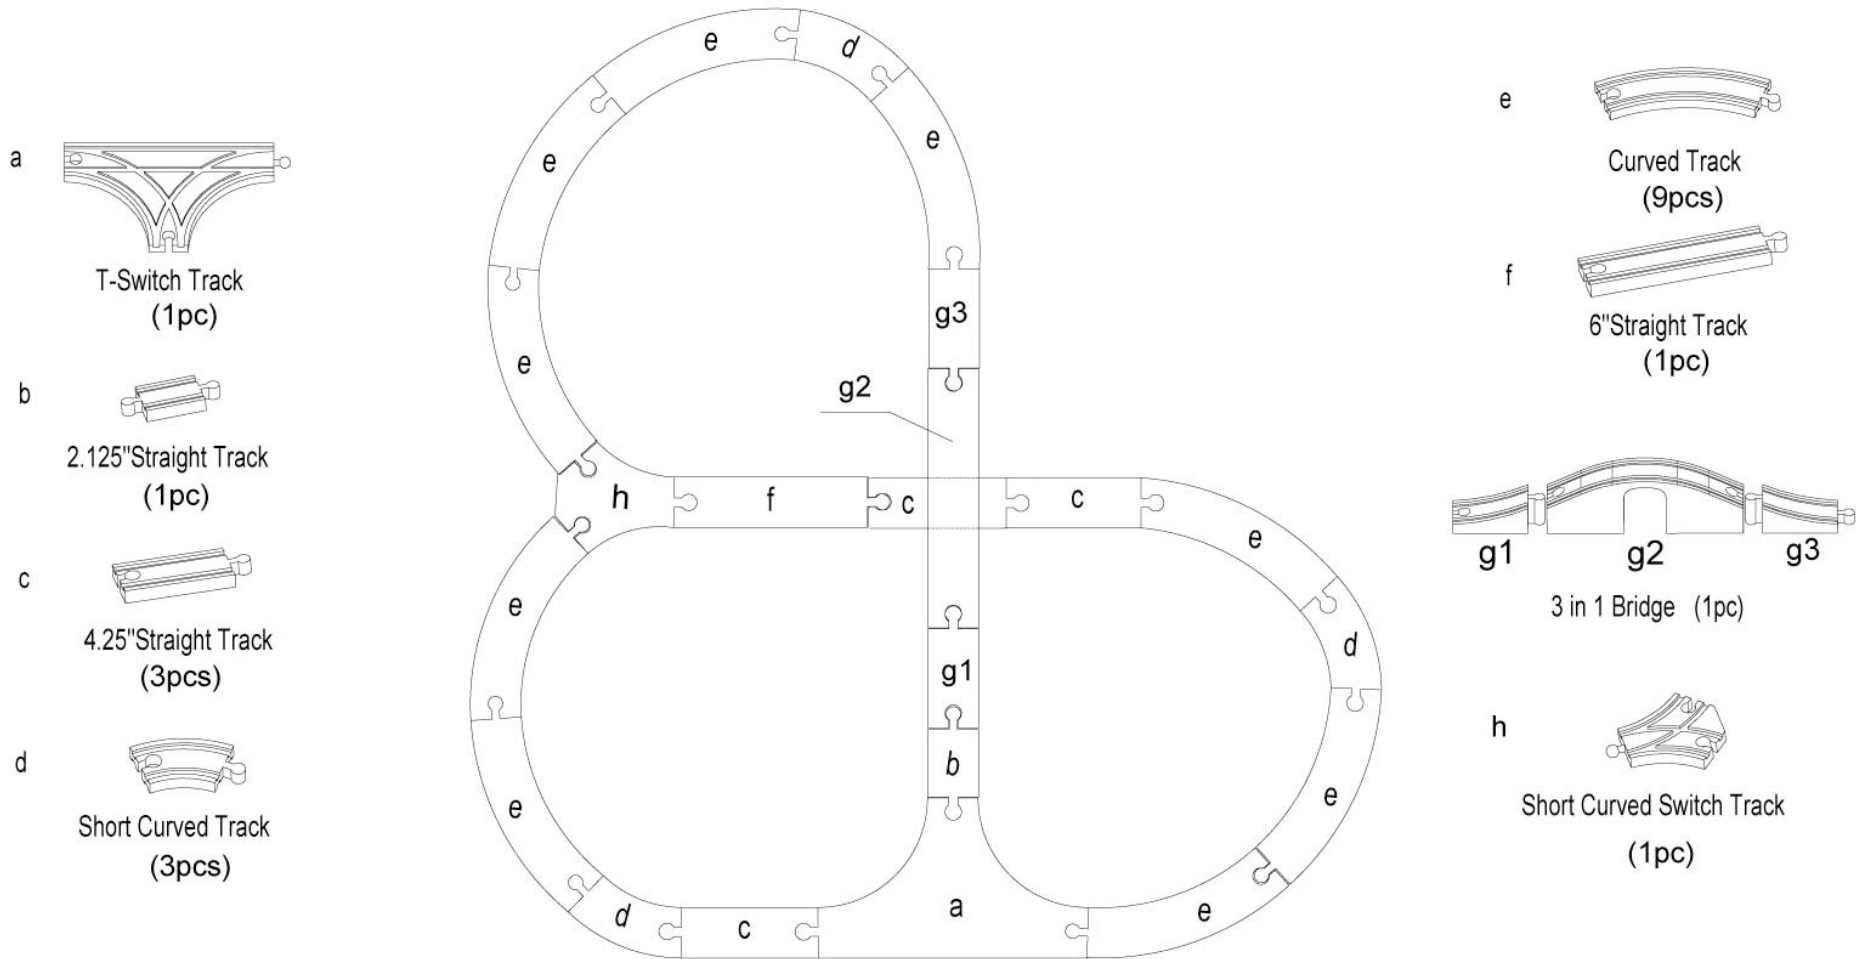

Track Layout Guide - 50320 "Toot around Town" Train Set

Squirrel Tracks Wooden Trains
<http://www.squirreltracks.com> • 919/260-8858

T-Switch Track
(1pc)

2.125" Straight Track
(1pc)

4.25" Straight Track
(3pcs)

Short Curved Track
(3pcs)

Curved Track
(9pcs)

6" Straight Track
(1pc)

3 in 1 Bridge (1pc)

Short Curved Switch Track
(1pc)

© 2003 Maxim Enterprise Inc. Middleboro Ma. 02346 Made In China.
 Toll Free# : 1-888-26MAXIM